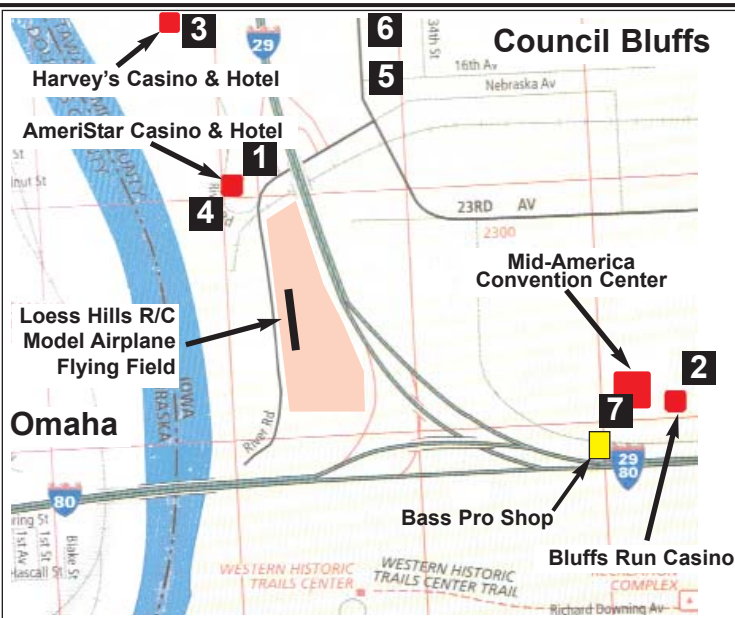

Schedule of Meals

Saturday, Sept 6th, 2008

7:30 am - Biscuits, Gravy, Juice and Coffee
12:30 pm - Pilot's Meal
Burgers-Hotdogs-Beans, Beverage
5:00 am - Pilot's Meal
Burgers-Hotdogs-Beans, Beverage

Breakfast Meal - 7:30 am
Saturday Pilots Meal - 12:20 pm
- 5:00 pm

Burgers - Hotdogs - Beans - Beverage

Schedule of Events

Friday, Sept 5th, 2008

1:00 pm - FIELD CLOSED FOR MAINTENANCE
1:00 pm - Mowing & Trimming
4:00 pm - Setup

Saturday, Sept 6th, 2008

7:30 am Breakfast
8:00 am Pilot Registration Starts
8:30 am Pilots Meeting
8:30 am - 4:00 pm Twin Cities Eagle Sq Fun Fly
11:00 am - Noon 3-D Planes and Maneuvers **
12:30 pm Hamburgers-Hotdogs-Beans
3:00 pm - 4:00 pm 3D Planes and Maneuvers **
5:00 pm Hamburgers-Hotdogs-Beans

** NOTE: 3D Maneuvers may be done East of Runway over the bean field at anytime as long as it does not interfere with normal flight operations

Schedule of Events (con't)

Sunday, Sept 7th, 2008

Open Flying for those who stay over.
AMA Required.

Field Information

"The Field" is located at the Junction of I-80 and I-29 (near Missouri River) in Council Bluffs, Iowa, 1/2 Mile South of AmeriStar Casino on River Road.
Grass Runway - 750' x 60' - 55 Acres of Flying Area
GPS: N 41° 14' 10" W 95° 54' 18"

Council Bluffs

Council Bluffs Hotels

	712 Area Code
1. AmeriStar Casino and Hotel	328-8888
2. Bluffs Run Casino (Trailer Park)	323-2500
3. Harveys Casino and Hotel	329-6000
4. Holiday Inn and Suites	322-5050
5. Comfort Suites	323-9760

Food Facilities

1. AmeriStar Casino (Restaurants)	328-8888
2. Bluffs Run Casino (Restaurants)	323-2500
3. Harveys Casino (Restaurants)	329-6000
6. Tish's Restaurant	323-5456
7. Famous Dave's BBQ	256-1221

LOESS HILLS EAGLE SQDN

c/o David J. Karl (Contest Director)
2302 Nottingham Drive
Bellevue, NE 68123-2049

Place
Stamp
Here