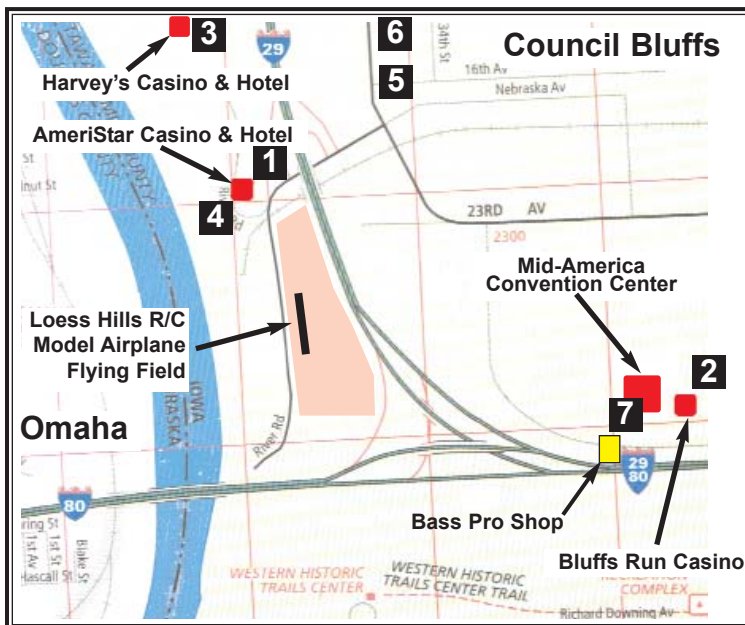

Saturday, Sept 12th, 2009

7:30 am Breakfast
 8:00 am Pilot Registration Starts
 8:30 am Pilots Meeting
 8:30 am - 4:00 pm Twin Cities Eagle Sq Fun Fly
 11:00 am - Noon 3-D Planes and Maneuvers **
 12:30 pm Hamburgers-Hotdogs-Beans
 3:00 pm - 4:00 pm 3D Planes and Maneuvers **
 5:00 pm Hamburgers-Hotdogs-Beans

** NOTE: 3D Maneuvers may be done East of Runway over the bean field at anytime as long as it does not interfere with normal flight operations

Schedule of Events (con't)

Sunday, Sept 13th, 2009

Open Flying for those who stay over.
AMA Required.

Field Information

"The Field" is located at the Junction of I-80 and I-29 (near Missouri River) in Council Bluffs, Iowa, 1/2 Mile South of AmeriStar Casino on River Road.
 Grass Runway - 750' x 60' - 55 Acres of Flying Area
 GPS: N 41° 14' 10" W 95° 54' 18"

Food Facilities

- | | |
|------------------------------------|----------|
| 1. AmeriStar Casino (Restaurants) | 328-8888 |
| 2. Bluffs Run Casino (Restaurants) | 323-2500 |
| 3. Harveys Casino (Restaurants) | 329-6000 |
| 6. Tish's Restaurant | 323-5456 |
| 7. Famous Dave's BBQ | 256-1221 |